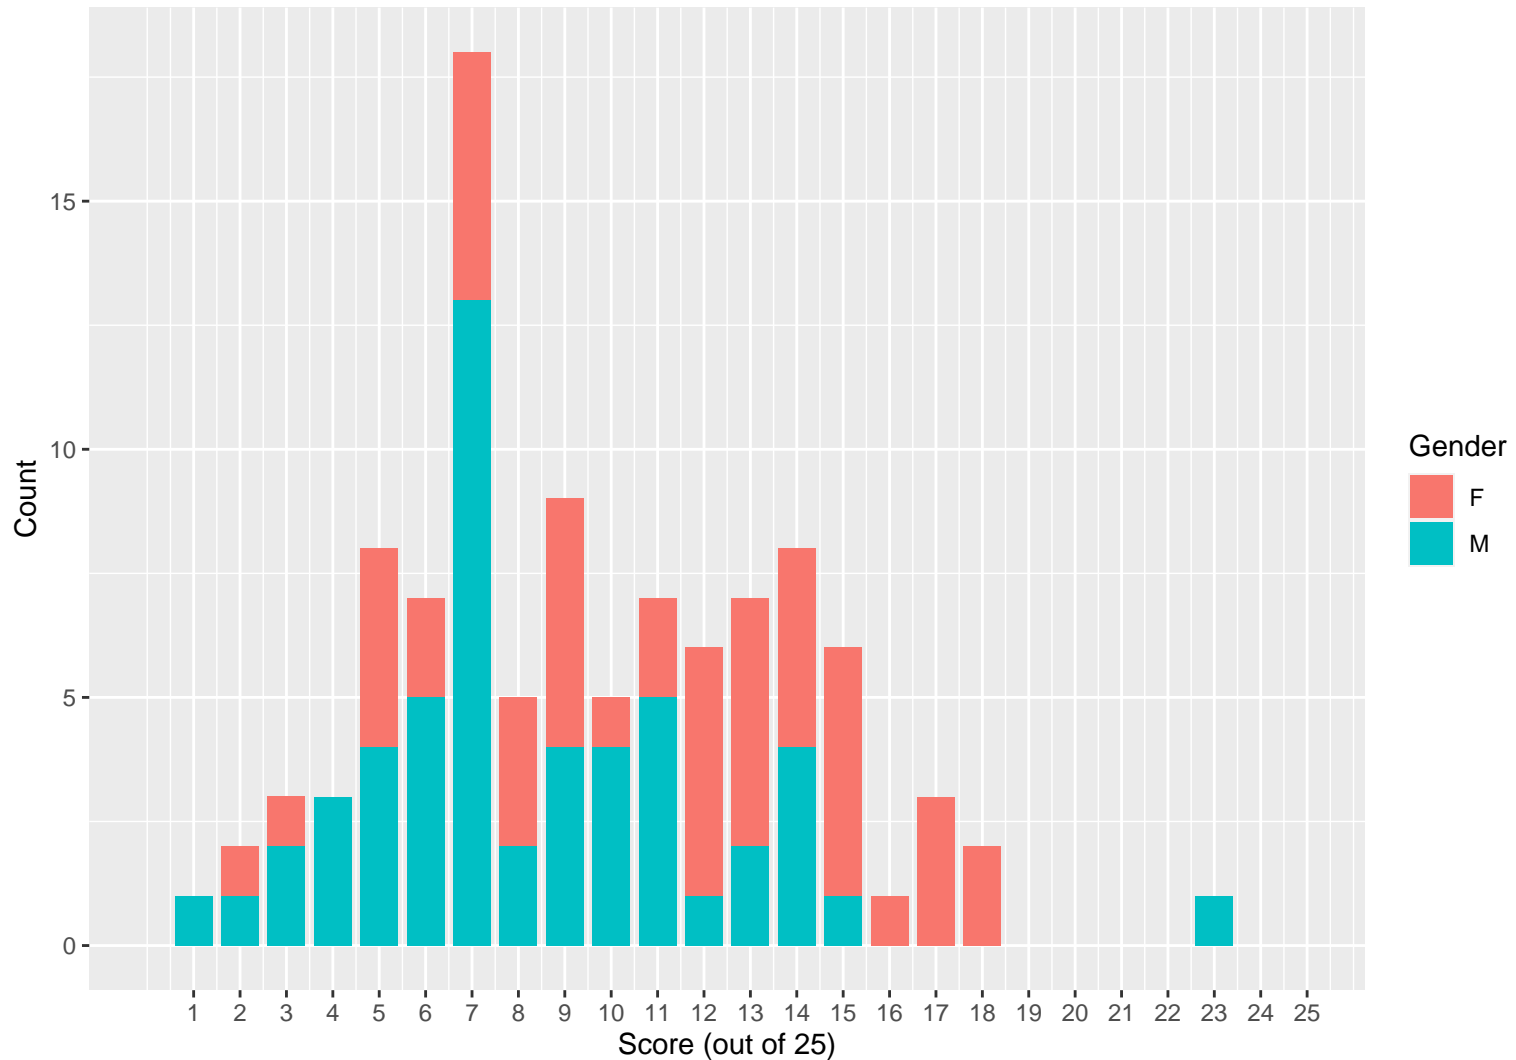

Score Distribution for NAM TU LIEM MIDDLE SCHOOL (NAM TU LIEM, HA NOI)

Summary Statistics for Your School

Number of Students	Mean	Median	Top 1% Score	Top 5% Score	Top 10% Score	Top 25% Score
102	9.5	9	18	17	15	13

Summary Statistics for Vietnam

Number of Students	Mean	Median	Top 1% Score	Top 5% Score	Top 10% Score	Top 25% Score
4690	9.1	9	20	16	15	12

NAM TU LIEM MIDDLE SCHOOL (NAM TU LIEM, HA NOI)
How Your Students Answered Each Problem

PROBLEM	A	B	C	D	E	X	CORRECT
1	73.5%	11.8%	2%	2.9%	6.9%	2.9%	A
2	2%	5.9%	7.8%	76.5%	2.9%	4.9%	D
3	7.8%	14.7%	17.6%	27.5%	30.4%	2%	E
4	12.7%	11.8%	9.8%	35.3%	27.5%	2.9%	E
5	2.9%	5.9%	68.6%	10.8%	11.8%	0%	C
6	7.8%	14.7%	65.7%	4.9%	5.9%	1%	C
7	8.8%	71.6%	4.9%	2.9%	7.8%	3.9%	B
8	15.7%	63.7%	5.9%	2%	9.8%	2.9%	B
9	9.8%	53.9%	3.9%	13.7%	14.7%	3.9%	B
10	15.7%	4.9%	13.7%	2.9%	59.8%	2.9%	E
11	13.7%	7.8%	14.7%	36.3%	25.5%	2%	D
12	25.5%	22.5%	13.7%	26.5%	7.8%	3.9%	B
13	18.6%	24.5%	22.5%	15.7%	17.6%	1%	D
14	15.7%	5.9%	22.5%	42.2%	10.8%	2.9%	D
15	42.2%	9.8%	13.7%	12.7%	17.6%	3.9%	C
16	16.7%	41.2%	20.6%	8.8%	9.8%	2.9%	B
17	29.4%	14.7%	16.7%	20.6%	12.7%	5.9%	B
18	11.8%	18.6%	28.4%	17.6%	11.8%	11.8%	C
19	7.8%	18.6%	11.8%	22.5%	12.7%	26.5%	C
20	17.6%	15.7%	19.6%	33.3%	7.8%	5.9%	D
21	18.6%	20.6%	33.3%	7.8%	9.8%	9.8%	C
22	21.6%	10.8%	28.4%	11.8%	15.7%	11.8%	A
23	8.8%	38.2%	13.7%	13.7%	11.8%	13.7%	D
24	22.5%	11.8%	25.5%	15.7%	11.8%	12.7%	C
25	15.7%	15.7%	17.6%	29.4%	8.8%	12.7%	E